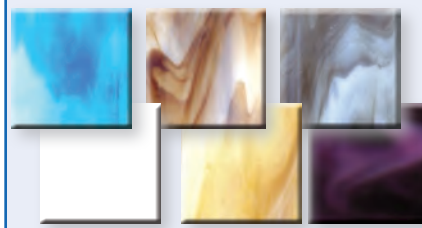

KG1 Super Assortment

Kokomo Opal Pack

Striking multi-color and solid opals -including landscape colors of green, blue, brown, gray, and orange. (May be cut 8"x 12" OR 12"x12" to equal 6 sq. ft.)