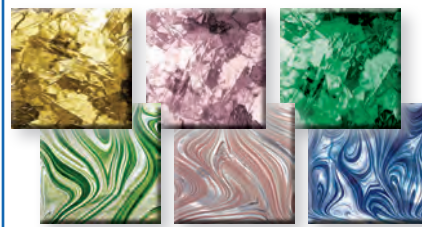

## Kokomo Opal Pack

Striking multi-color and solid opals -including landscape colors of green, blue, brown, gray, and orange. (May be cut 8"x 12" OR 12"x12" to equal 6 sq. ft.)

**BB1 Super Assortment**

## Bursting Buds

Create glorious blooms in the vibrant colors of spring with our assortment of daffodil yellow, iris purple, daisy white, poppy red, hibiscus pink and bluebell blues.

**LG5 Super Assortment**

## Sea Shells Pack

Colors of the seashore contains blue, white and, of course, sand, in both regular and iridized glasses.

**DV4 Super Assortment**

## Vacation Dreams

We've picked the colors of the sand and surf for your seashore dreams. Sky blue, sandy beige, canvas white, driftwood brown, tropical green and blue waves.

**WW8 Super Assortment**