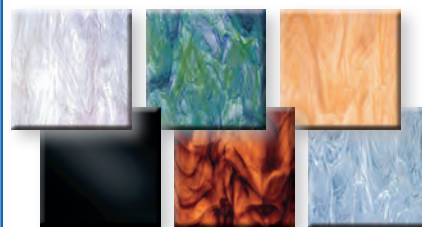

## Colorful Cathedrals

A bright & colorful collection of transparent cathedral glass. Great glass for suncatchers and as jewel-like accents in lanterns, and windows.

**SH3 Super Assortment**

## Sea Shells Pack

Colors of the seashore contains blue, white and, of course, sand, in both regular and iridized glasses.

**DV4 Super Assortment**

## Vacation Dreams

We've picked the colors of the sand and surf for your seashore dreams. Sky blue, sandy beige, canvas white, driftwood brown, tropical green and blue waves.

**WW8 Super Assortment**

## Winter Wonderland

Create frosty winter scenes with snowdrift white, tundra tan, evergreen, penguin black, branch brown and crisp sky blue.