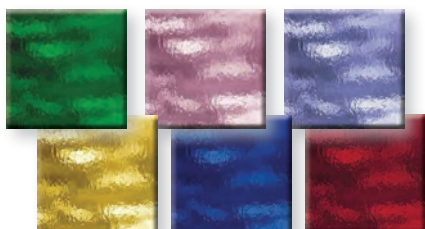

CC6 Super Assortment

Colorful Cathedrals

A bright & colorful collection of transparent cathedral glass. Great glass for suncatchers and as jewel-like accents in lanterns, and windows.