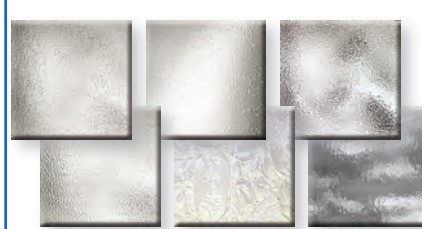

## Floral Lampshade

Complete your next floral lampshade with poppy red, daffodil yellow, pink rose, and foliage green on a neutral beige background.

**AB6 Super Assortment**

## Autumn Blaze

The changing colors of an autumn landscape includes crimson red, yellows, orange, honey, browns and greens.

**IP2 Super Assortment**

## Sea Shells Pack

Colors of the seashore contains blue, white and, of course, sand, in both regular and iridized glasses.

**DV4 Super Assortment**

## Vacation Dreams

We've picked the colors of the sand and surf for your seashore dreams. Sky blue, sandy beige, canvas white, driftwood brown, tropical green and blue waves.

**WW8 Super Assortment**