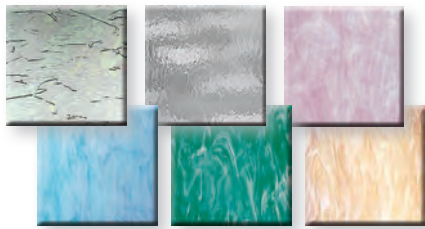

Super Glass Assortments

Money saving glass assortments make it is easy for you to create outstanding stained glass windows, lamps, and suncatchers. Each assortment contains six pieces of first-quality glass cut to 12" x 12" size, except the Kokomo Glass Pack which may contain six (6) 12"x12" pcs OR nine (9) 8" x 12" pcs. (total of 6 sq.ft.) Assortments may vary depending upon availability. Reg. Values to over $50.

(Glass assortments are pre-packaged—substitutions are not available.)

AA7 Super Assortment

Heavenly Angel

Shimmering sheets of clear textures for see-through angel wings and lovely pastel hues for heavenly angel gowns.