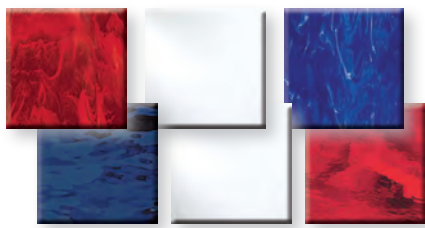

AF6 Super Assortment

American Flag

Red, white & blue, of course! 2 white opal, 1 red cathedral, 1 red opal, 1 blue cathedral and 1 blue opal.