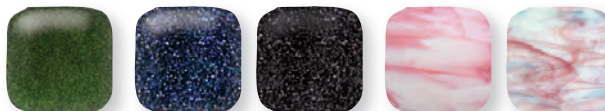

#128AV #138AV #BLKAV #397.2 #693.74

- **S8F-128AV** Aventurine Green Fusible Opal
- **S8F-138AV** Aventurine Blue Fusible Opal
- **S8F-BLKAV** Aventurine Black Fusible Opal
- **S8F-397.2** Crystal Opal Pink Fusible Opal
- **S8F-693.74** Crystal Pink & Aqua Fusible Opal

Spectrum Dichroic 96 COE Glass

Dichroic 96 COE Frit

2 oz. tube of rainbow coated dichroic frit sparkles like diamonds in the tube. Imagine what it will do on your glass work! Please specify clear or black base glass.

- **#D96FRIT_BLK**
- **#D96FRIT_CLR**