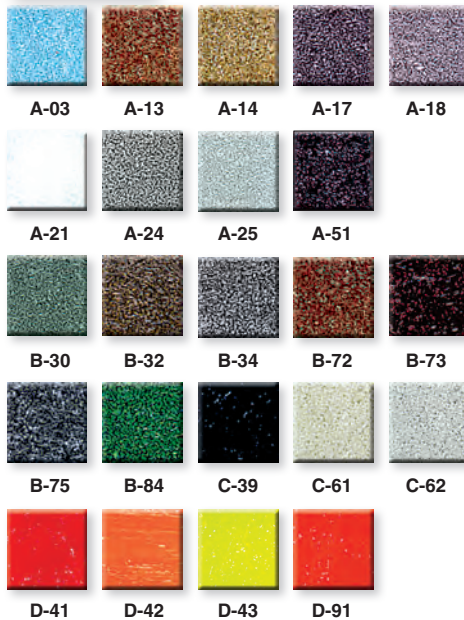

#BEACH

Our line of imported glass mosaic tiles includes many vibrant colors! The 3/4" (20mm) square x 1/8" thick tiles are easily cut with our mosaic cutter or regular glass cutters. The glass tiles have beveled edges on the back, allowing them to conform to curved surfaces.

They are sold in 13" x 13" sheets of 225 tiles of one color. Perfect for stepping stones, flower pots, tabletops, picture frames, counter tops, wall designs - most anything you want to decorate with fabulous color!

NOTE: Please order by **tile number** as some names are very similar.

3/4" Mosaic Tile Color Chart

(Colors approximate due to printing)

- A-03** Light Blue
- A-13** Oak
- A-14** Fossil
- A-17** Plum
- A-18** Ice Purple
- A-21** Porcelain White
- A-24** Pale Grey
- A-25** Hail Grey
- A-51** Grape
- B-30** Emerald
- B-32** Teak
- B-34** Charcoal
- B-72** Walnut Brown
- B-73** Deep Purple
- B-75** Midnight Blue
- B-84** Ivy
- C-39** Night Black
- C-61** Pewter
- C-62** Platinum
- D-41** Lava Red
- D-42** Dawn
- D-43** Saffron Yellow
- D-91** Dusk Orange

1/4 sheet (56 tiles) each of 20 colors.
8 pound assortment of 1,100 tiles with over 5 sq. ft. of total coverage!

#MTA20

Squiggles

1" to 2" long fun abstract glass shapes in assorted cathedral colors and white opal. What creative decorative uses for them can you think up? Approx. 125 pcs./pkg.