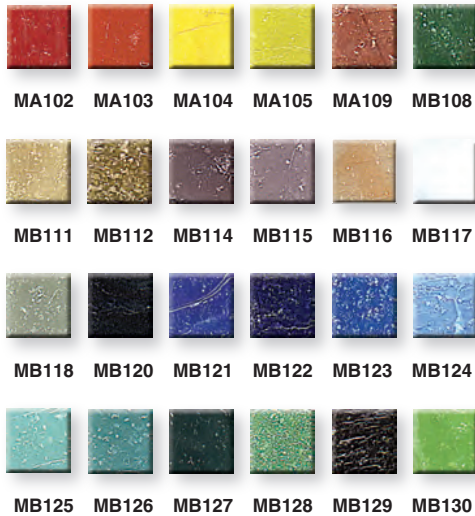

3/8" Mosaic Tile Color Chart

(Colors approximate due to printing)

- MA102** Burnt Red
- MA103** Orange
- MA104** Sunburst
- MA105** Yellow
- MA109** Mocha
- MB108** Emerald
- MB111** Beige
- MB112** Gold
- MB114** Lavender
- MB115** Lt. Lavender
- MB116** Cream
- MB117** White
- MB118** Light Gray
- MB120** Black
- MB121** Light Blue
- MB122** Royal Blue
- MB123** Cobalt Blue
- MB124** Aqua Blue
- MB125** Mint Green
- MB126** Sea Green
- MB127** Dark Green
- MB128** Grass Green
- MB129** Dark Brown
- MB130** Lime Green

They are sold in 13" x 13" sheets of 225 tiles of one color. Perfect for stepping stones, flower pots, tabletops, picture frames, counter tops, wall designs - most anything you want to decorate with fabulous color!

NOTE: Please order by **tile number** as some names are very similar.

3/4" Mosaic Tile Color Chart

(Colors approximate due to printing)

- A-03** Light Blue
- A-13** Oak
- A-14** Fossil
- A-17** Plum
- A-18** Ice Purple
- A-21** Porcelain White
- A-24** Pale Grey
- A-25** Hail Grey
- A-51** Grape
- B-30** Emerald
- B-32** Teak
- B-34** Charcoal
- B-72** Walnut Brown
- B-73** Deep Purple
- B-75** Midnight Blue
- B-84** Ivy
- C-39** Night Black
- C-61** Pewter
- C-62** Platinum
- D-41** Lava Red
- D-42** Dawn
- D-43** Saffron Yellow
- D-91** Dusk Orange

1/4 sheet (56 tiles) each of 20 colors.
8 pound assortment of 1,100 tiles with over 5 sq. ft. of total coverage!

#MTA20

Squiggles

1" to 2" long fun abstract glass shapes in assorted cathedral colors and white opal. What creative decorative uses for them can you think up? Approx. 125 pcs./pkg.