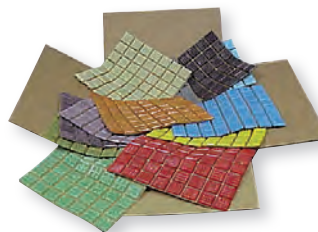

They are sold in 13" x 13" sheets of 225 tiles of one color. Perfect for stepping stones, flower pots, tabletops, picture frames, counter tops, wall designs - most anything you want to decorate with fabulous color!

NOTE: Please order by **tile number** as some names are very similar.

3/4" Mosaic Tile Color Chart

(Colors approximate due to printing)

- A-03** Light Blue
- A-13** Oak
- A-14** Fossil
- A-17** Plum
- A-18** Ice Purple
- A-21** Porcelain White
- A-24** Pale Grey
- A-25** Hail Grey
- A-51** Grape
- B-30** Emerald
- B-32** Teak
- B-34** Charcoal
- B-72** Walnut Brown
- B-73** Deep Purple
- B-75** Midnight Blue
- B-84** Ivy
- C-39** Night Black
- C-61** Pewter
- C-62** Platinum
- D-41** Lava Red
- D-42** Dawn
- D-43** Saffron Yellow
- D-91** Dusk Orange

Mix & Match 6 Sheets for Quantity Discount!

3/4" Mosaic Tile Assortment!

A big three pound random assortment of 3/4" square glass tiles for all your mosaic projects!
Approx. 450 tiles!

#MT334

Super 3/4" Mosaic Tile Assortment!

1/4 sheet (56 tiles) each of 20 colors.
8 pound assortment of 1,100 tiles with over 5 sq. ft. of total coverage!

#MTA20

Squiggles

1" to 2" long fun abstract glass shapes in assorted cathedral colors and white opal. What creative decorative uses for them can you think up? Approx. 125 pcs./pkg.