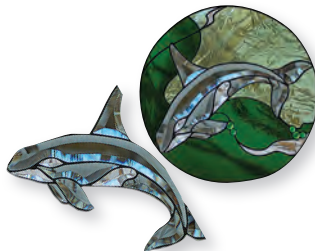

# GST Colored Bevel Clusters

**#GST102CR**  
Iris - Blue  
10 pcs. - 9" x 10"

**#GST102CL**  
Iris - Blue  
10 pcs. - 9" x 10"  
(#7876)

**#GST103C**  
Morning Glory  
Blue  
9 pcs. - 6" x 7"

**#GST104C**  
Grapes  
Blue/Green  
16 pcs. - 6" x 7"

**#GST105C**  
Waterlily  
Yellow  
10 pcs. - 10" x 8"

**#GST106C**  
Twin Hummers  
Blue/Green/Clear  
14 pcs. - 5" x 5" ea.

**#GST109C**  
Garden Leaves -  
Green, 6 pcs. -  
approx. 4" x 2"  
(#7879)

**#GST113C**  
3 Butterflies  
Blue/Green/Clear  
12 pcs. - 3" x 4" ea.  
(#7879)

**#GST121C**  
Rose - Amethyst  
14 pcs. - 6" x 6"  
(Leaves not included)  
(#7879)

**#GST123C**  
Parrot  
Red/Blue  
(Leaves & Branches  
not included)  
20 pcs. - 6" x 18" tall

**#GST124C**  
Ram  
Brown/Grey/Clear  
20 pcs. - 11" x 13"

**#GST125C**  
Elephant  
Grey/Clear  
16 pcs. - 11" x 11"

**#GST127C**  
Orca  
Grey/Clear  
11 pcs. - 14" x 10"

**#GST128C**  
Green Bamboo Leaves  
7 pcs. - Approx. 1" x 7".  
(20" dia. Pattern)