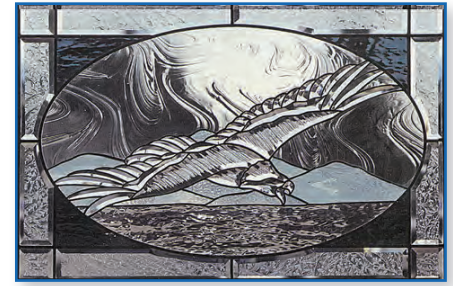

GST Bevel Clusters

Glassmith Studios Bevel Clusters

These exclusive brilliant, clear bevel clusters are gorgeous, whether used by themselves or incorporated into a spectacular window or door panel! Some of the clusters are available as pairs – facing right (R) or left (L), and in brilliant color (C). Dimensions shown are approximate and pictures are not to scale. Patterns for these clusters are shown in the Glassmith Books on page 32 of catalog. Book numbers with patterns are listed in parenthesis below each cluster. (Background glass shown is NOT included with clusters.)

Mix & Match all GST Bevel Clusters for Quantity Discount!

#GST10 Bird of Prey
39 pcs. - 31" x 12" (#7876)