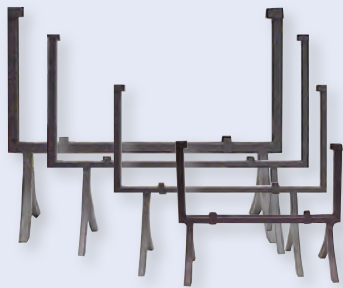

#650 Hummingbird
4" x 6"

#652 Rose
4" x 6"

#653 Dragonfly
4" x 6"

#654 Lighthouse
4" x 6"

#655 Butterfly
4" x 6"

Mix & Match all Etched Bevels for Quantity Discount!

#BC324
8" x 6"
5 pcs.

#BC305
7" x 8"
4 pcs.

#BC306
4" x 6"
3 pcs.

#BC309L
7" x 10"
4 pcs.

#BC317
5 1/2" x 12"
9 pcs.

#BC319
12" x 12"
16 pcs.

#BC337
8" x 14"
5 pcs.

#BC98
6" x 11"
22 pcs.

#BC315
8" x 13 1/2"
12 pcs.

#BC309S
4" x 7"
4 pcs.

#BC311
12" x 30"
29 pcs.

#BC304
9" x 20"
9 pcs.

#BC321
8" x 29"
21 pcs.

Wrought Iron Display Stands

Display your finished stained glass, mosaic or fused glass discs and panels up to 3/8" thick in style! Heavy black wrought iron with four legs for stability. Available to hold 8", 10", 12" and 14" artwork.

Cat#	Round	Cat#	Rectangle
6608	8" dia.	6608RT	8" rectangle
6610	10" dia.	6610RT	10" rectangle
6612	12" dia.	6612RT	12" rectangle
6614	14" dia.	6614RT	14" rectangle
64SET	Set of one each	64RTSET	Set of one each